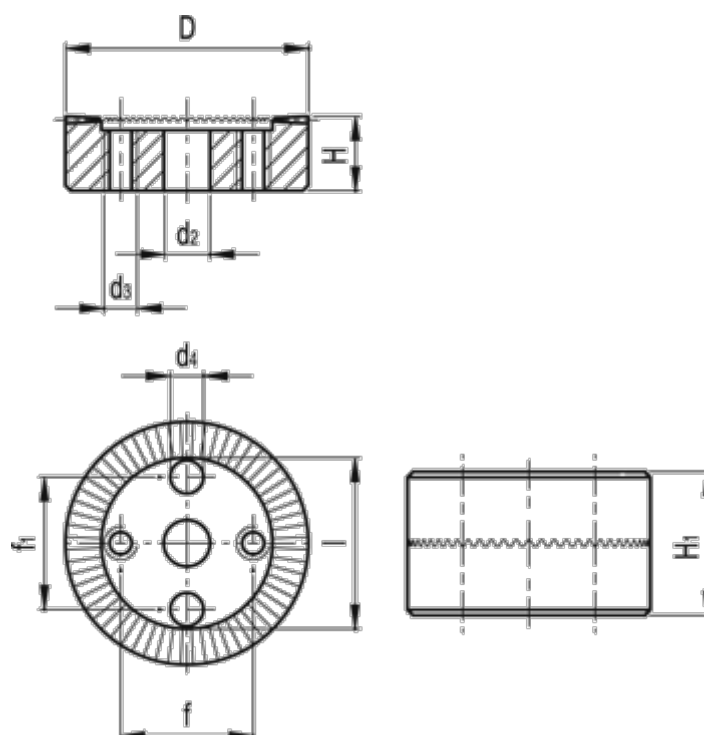

Data Sheet

Article number: 20657538

Description: E+G Serrated locking plate
GN 187.4-40-60-D-ST

Measures

D	= 40	l	= 30.0
d	= M8	Number of teeth	= 60
d1	= 6.3	Weight (g)	= 84
d4 H11	= 6		
f	= 23		
f1	= 23		
H +/-0.9	= 11.5		
H1	= 23		